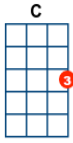

# Eight Days a Week – The Beatles

INTRO: [C] [D7] [F] [C]

[C] Ooh, I need your [D7] love babe. [F] Guess you know it's [C] true.  
[C] Hope you need my [D7] love babe, [F] just like I need [C] you.  
[Am] Hold me. [F] Love me. [Am] Hold me. [D7] Love me.  
[C] I ain't got nothing but [D7] love babe. [F] Eight days a [C] week.

[C] Love you every [D7] day girl. [F] Always on my [C] mind.  
[C] One thing I can [D7] say girl, [F] love you all the [C] time.  
[Am] Hold me. [F] Love me. [Am] Hold me. [D7] Love me.  
[C] I ain't got nothing but [D7] love babe. [F] Eight days a [C] week.