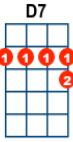

# Eight Days a Week – The Beatles

INTRO: [C] [D7] [F] [C]

[C] Ooh, I need your [D7] love babe. [F] Guess you know it's [C] true.  
[C] Hope you need my [D7] love babe, [F] just like I need [C] you.  
[Am] Hold me. [F] Love me. [Am] Hold me. [D7] Love me.  
[C] I ain't got nothing but [D7] love babe. [F] Eight days a [C] week.

[C] Love you every [D7] day girl. [F] Always on my [C] mind.  
[C] One thing I can [D7] say girl, [F] love you all the [C] time.  
[Am] Hold me. [F] Love me. [Am] Hold me. [D7] Love me.  
[C] I ain't got nothing but [D7] love babe. [F] Eight days a [C] week.