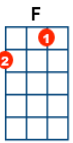

# Eight Days a Week – The Beatles

INTRO: [C] [D7] [F] [C]

[C] Ooh, I need your [D7] love babe. [F] Guess you know it's [C] true.  
[C] Hope you need my [D7] love babe, [F] just like I need [C] you.  
[Am] Hold me. [F] Love me. [Am] Hold me. [D7] Love me.  
[C] I ain't got nothing but [D7] love babe. [F] Eight days a [C] week.

[C] Love you every [D7] day girl. [F] Always on my [C] mind.  
[C] One thing I can [D7] say girl, [F] love you all the [C] time.  
[Am] Hold me. [F] Love me. [Am] Hold me. [D7] Love me.  
[C] I ain't got nothing but [D7] love babe. [F] Eight days a [C] week.