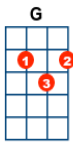

# Eight Days a Week – The Beatles

INTRO: [C] [D7] [F] [C]

[C] Ooh, I need your [D7] love babe. [F] Guess you know it's [C] true.  
[C] Hope you need my [D7] love babe, [F] just like I need [C] you.  
[Am] Hold me. [F] Love me. [Am] Hold me. [D7] Love me.  
[C] I ain't got nothing but [D7] love babe. [F] Eight days a [C] week.

[C] Love you every [D7] day girl. [F] Always on my [C] mind.  
[C] One thing I can [D7] say girl, [F] love you all the [C] time.  
[Am] Hold me. [F] Love me. [Am] Hold me. [D7] Love me.  
[C] I ain't got nothing but [D7] love babe. [F] Eight days a [C] week.