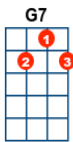

[C] Ooh, I need your [D7] love babe. [F] Guess you know it's [C] true.
[C] Hope you need my [D7] love babe, [F] just like I need [C] you.
[Am] Hold me. [F] Love me. [Am] Hold me. [D7] Love me.
[C] I ain't got nothing but [D7] love babe. [F] Eight days a [C] week.

[G] Eight days a week, I [Am↓] (stop) loo-oove you [Am↓↑] (ba-bump)
[D7] Eight days a week, is [F] not enough to [G7] show I care.

[C] Love you every [D7] day girl. [F] Always on my [C] mind.
[C] One thing I can [D7] say girl, [F] love you all the [C] time.
[Am] Hold me. [F] Love me. [Am] Hold me. [D7] Love me.
[C] I ain't got nothing but [D7] love babe. [F] Eight days a [C] week.
[F] Eight days a [C] week. [F] Eight days a [C] week.

OUT: [C] [D7] [F] [C]